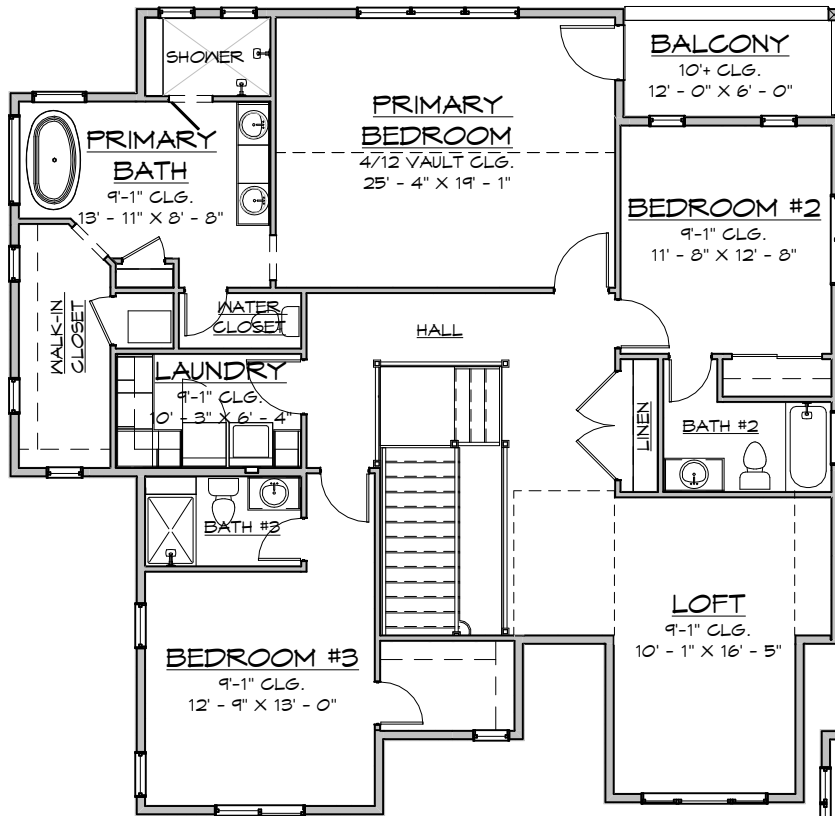

THE MONTVIEW

BASEMENT

THE MONTVIEW

| | |
|---------------------------------|---------|
| BASEMENT FINISHED SQ. FT. = | 1526 SF |
| FIRST FLOOR FINISHED SQ. FT. = | 1802 SF |
| SECOND FLOOR FINISHED SQ. FT. = | 1616 SF |
| TOTAL FINISHED SQ. FT. = | 4944 SF |
| BASEMENT UNFINISHED SQ. FT. = | 261 SF |

*GARAGE DIMENSIONS MEASURED FROM INTERIOR WALL TO INTERIOR WALL

THE MONTVIEW

SECOND FLOOR

FIRST FLOOR

THE MONTVIEW

BASEMENT FINISHED SQ. FT. = 1526 SF
 FIRST FLOOR FINISHED SQ. FT. = 1802 SF
 SECOND FLOOR FINISHED SQ. FT. = 1616 SF
 TOTAL FINISHED SQ. FT. = 4944 SF

BASEMENT UNFINISHED SQ. FT. = 261 SF

*GARAGE DIMENSIONS MEASURED FROM INTERIOR WALL TO INTERIOR WALL