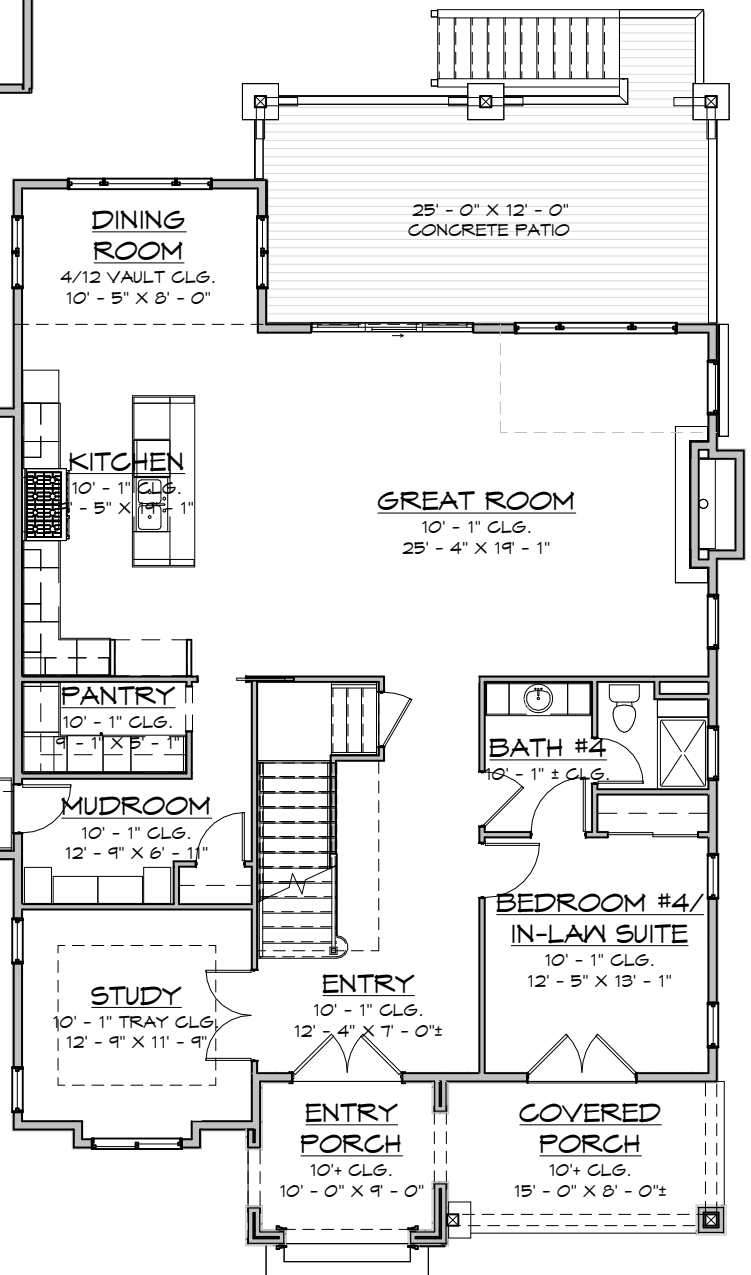

THE MONTVIEW

BASEMENT

THE MONTVIEW

| | |
|---------------------------------|---------|
| BASEMENT FINISHED SQ. FT. = | 1526 SF |
| FIRST FLOOR FINISHED SQ. FT. = | 1802 SF |
| SECOND FLOOR FINISHED SQ. FT. = | 1616 SF |
| TOTAL FINISHED SQ. FT. = | 4944 SF |
| BASEMENT UNFINISHED SQ. FT. = | 261 SF |

*GARAGE DIMENSIONS MEASURED FROM INTERIOR WALL TO INTERIOR WALL

THE MONTVIEW

SECOND FLOOR

FIRST FLOOR

THE MONTVIEW

BASEMENT FINISHED SQ. FT. = 1526 SF
 FIRST FLOOR FINISHED SQ. FT. = 1802 SF
 SECOND FLOOR FINISHED SQ. FT. = 1616 SF
 TOTAL FINISHED SQ. FT. = 4944 SF

BASEMENT UNFINISHED SQ. FT. = 261 SF

*GARAGE DIMENSIONS MEASURED FROM INTERIOR WALL TO INTERIOR WALL