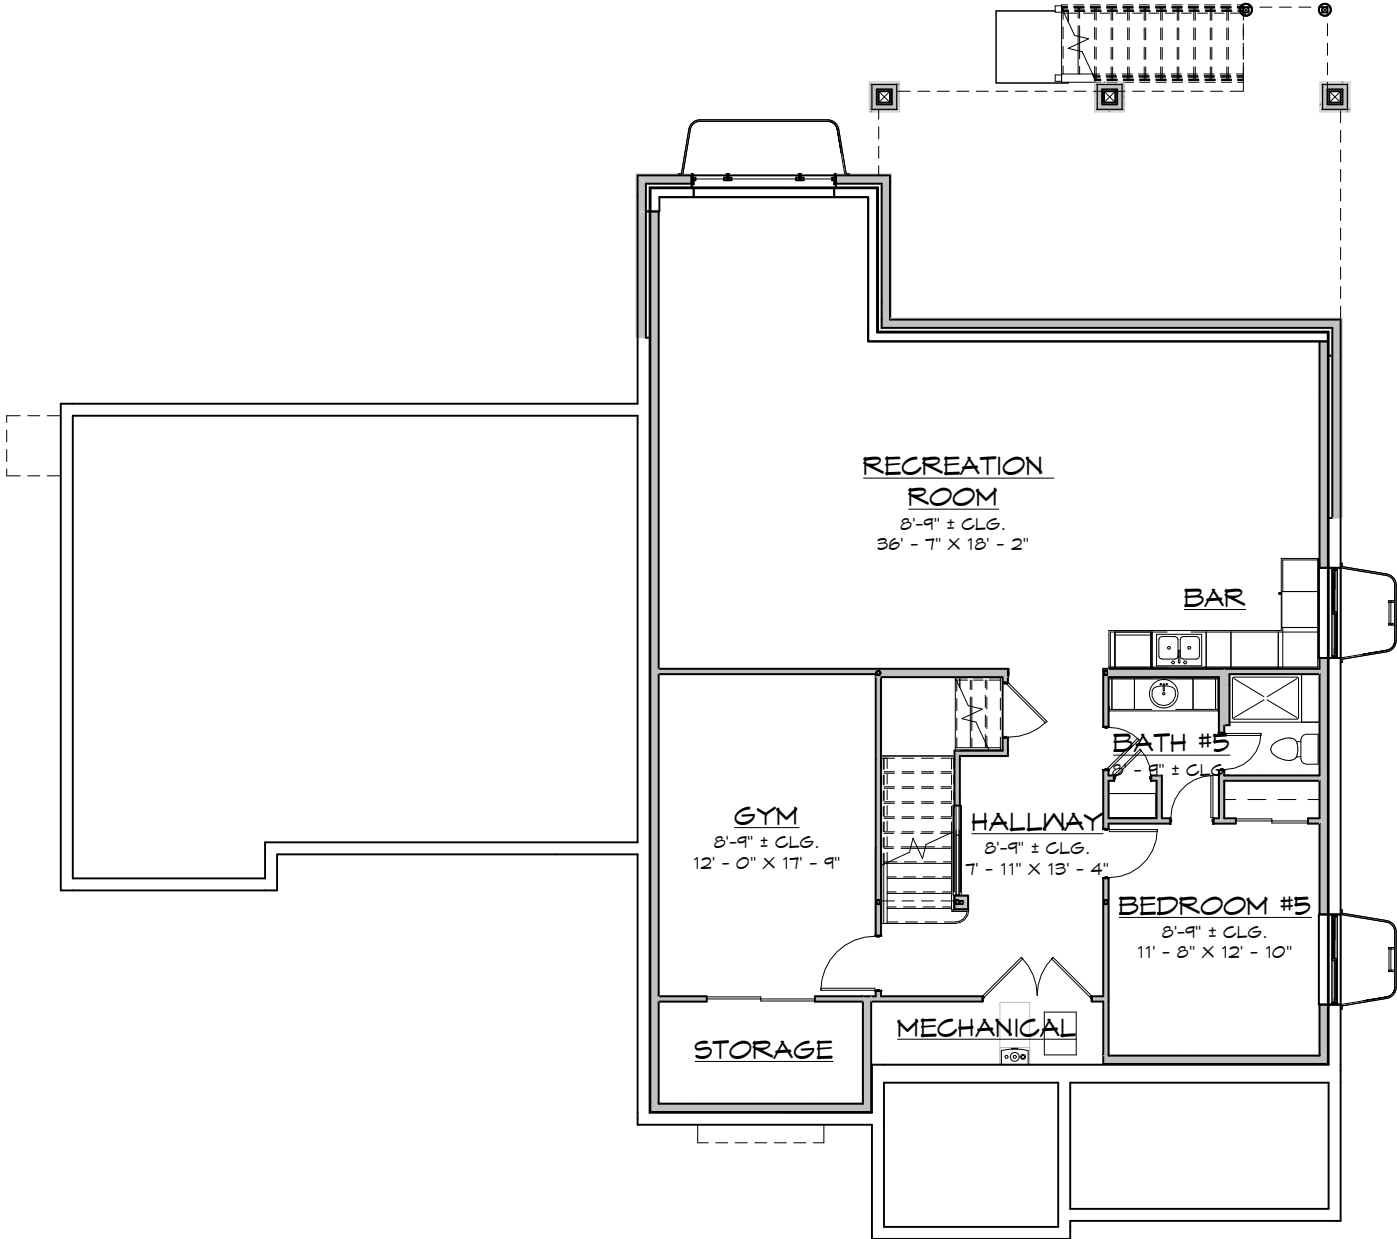

THE MONTVIEW

BASEMENT

THE MONTVIEW

| | |
|---------------------------------|---------|
| BASEMENT FINISHED SQ. FT. = | 1526 SF |
| FIRST FLOOR FINISHED SQ. FT. = | 1802 SF |
| SECOND FLOOR FINISHED SQ. FT. = | 1616 SF |
| TOTAL FINISHED SQ. FT. = | 4944 SF |
| BASEMENT UNFINISHED SQ. FT. = | 261 SF |

*GARAGE DIMENSIONS MEASURED FROM INTERIOR WALL TO INTERIOR WALL

THE MONTVIEW

SECOND FLOOR

FIRST FLOOR

THE MONTVIEW

BASEMENT FINISHED SQ. FT. = 1526 SF
 FIRST FLOOR FINISHED SQ. FT. = 1802 SF
 SECOND FLOOR FINISHED SQ. FT. = 1616 SF
 TOTAL FINISHED SQ. FT. = 4944 SF

BASEMENT UNFINISHED SQ. FT. = 261 SF

*GARAGE DIMENSIONS MEASURED FROM INTERIOR WALL TO INTERIOR WALL